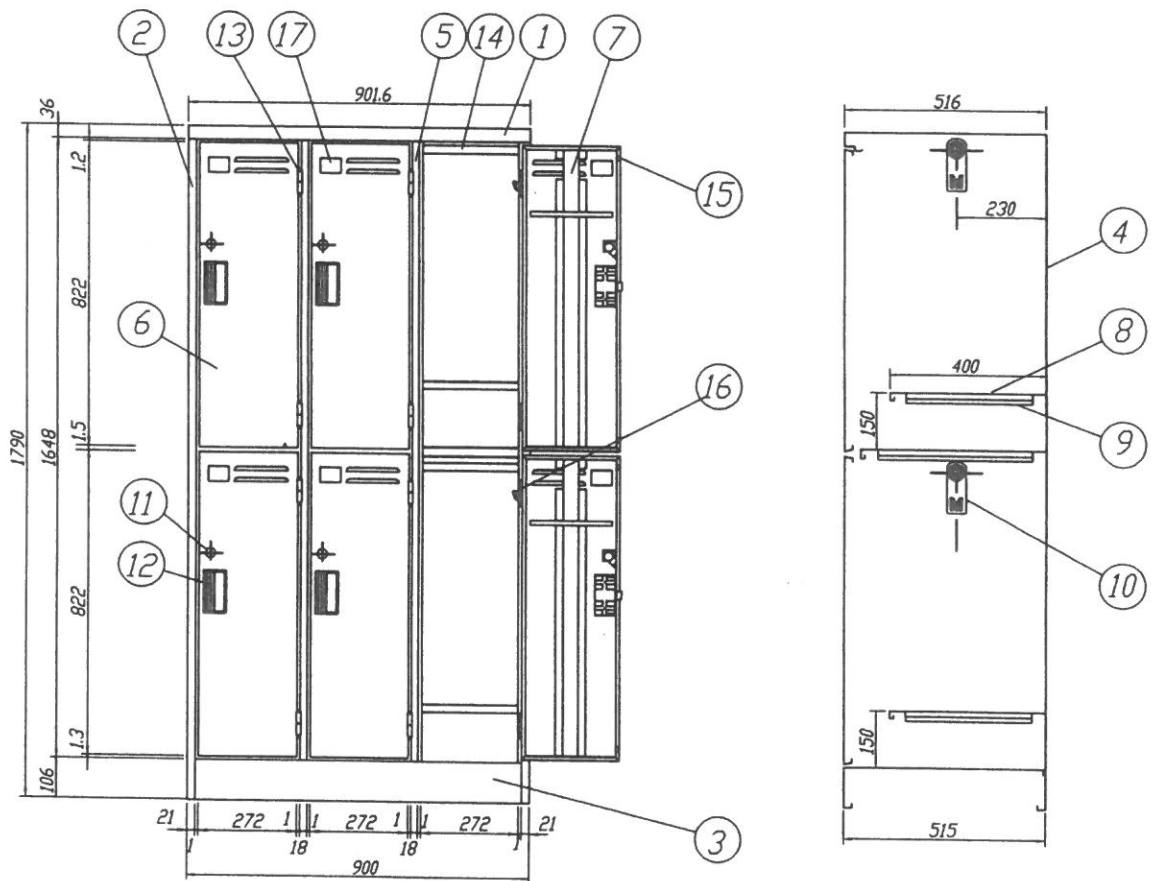

# 6-LOCKER

## RIGHT HINGE

WREN\_62R

TITLE.

⑩	COAT HOOK HOLDER & PIPE HOLDER				
⑨	SHELF HOLDER				
⑧	SHELF				
⑦	DOOR REINFORCMENT				
⑥	DOOR		⑬	HINGE	
⑤	CENTER PANEL		⑭	HANGER PIPE	
④	BACK PANEL		⑮	RUBBER CUSHION	
③	BOTTOM PANEL		⑯	HIROYOSHI ORIGINAL HANDLE LATCH	
②	SIDE PANEL		⑰	NAME CARD	
①	TOP PANEL		⑱	CYLINDER LOCK	
MARK	NAME	MATERIAL	MARK	NAME	MATERIAL